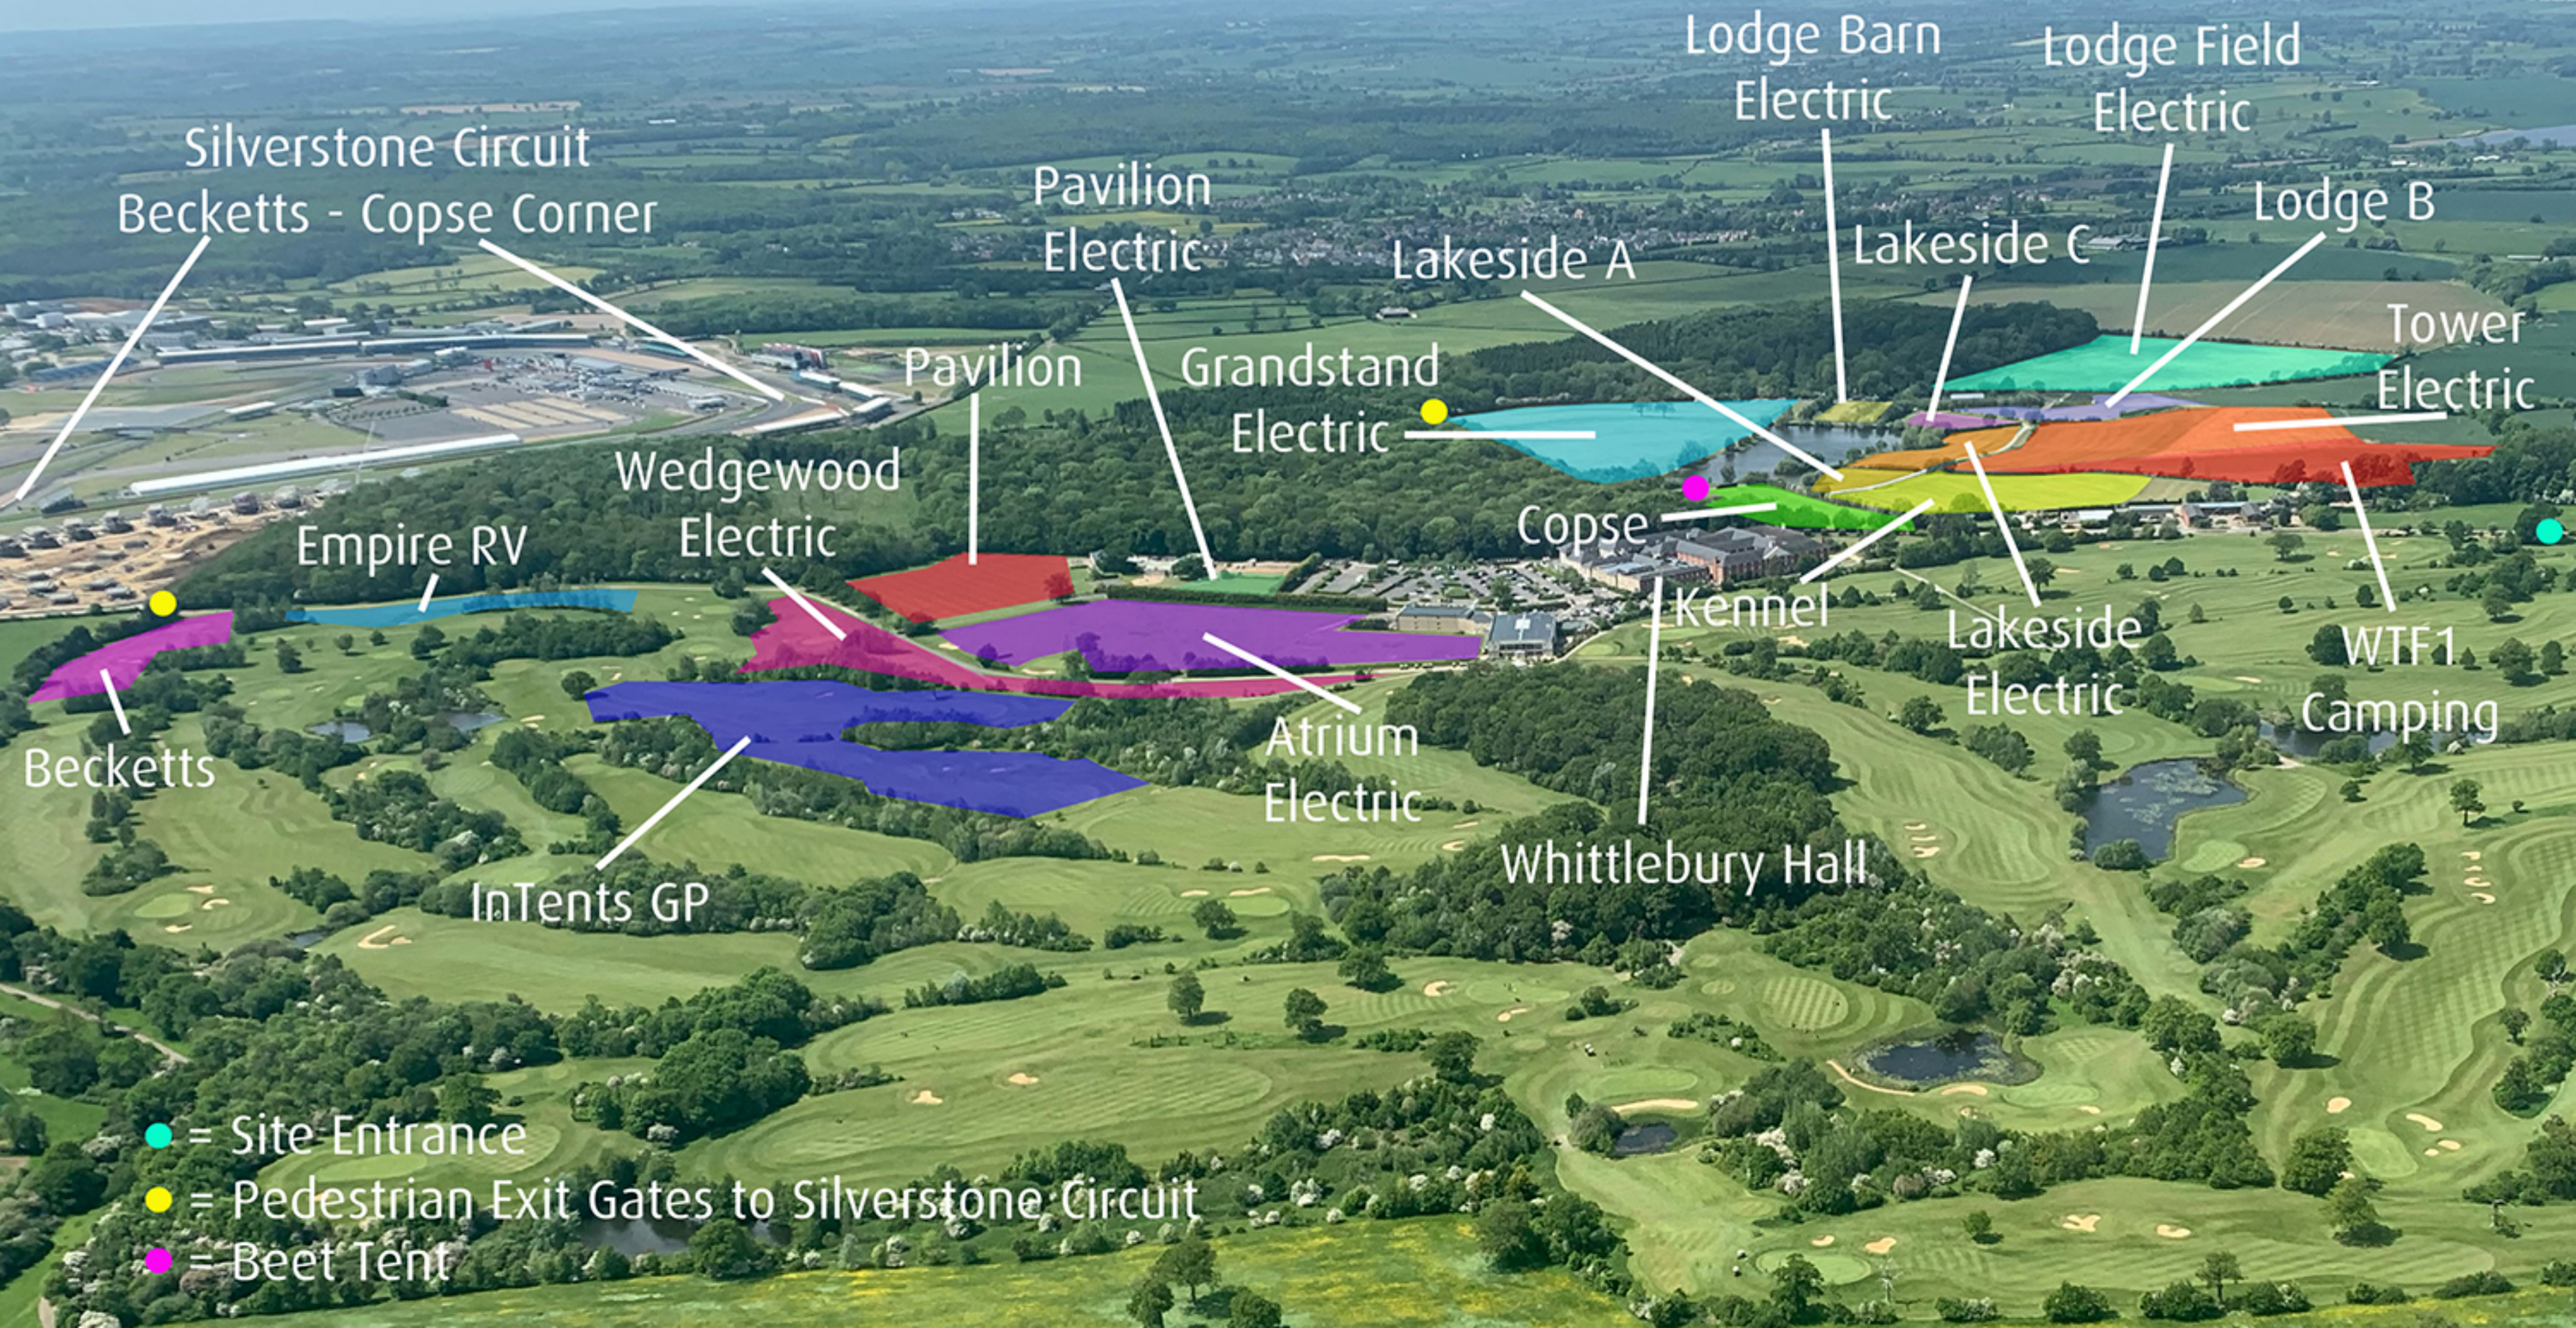

WHITTLEBURY PARK

Silverstone Circuit
Becketts - Copse Corner

Pavilion
Electric

Lakeside A

Lodge Barn
Electric

Lodge Field
Electric

Lodge B

Tower
Electric

Grandstand
Electric

Lakeside C

Wedgewood
Electric

Copse

Empire RV

Kennel

Lakeside
Electric

WTF1
Camping

Becketts

Atrium
Electric

Whittlebury Hall

InTents GP

- = Site Entrance
- = Pedestrian Exit Gates to Silverstone Circuit
- = Beet Tent